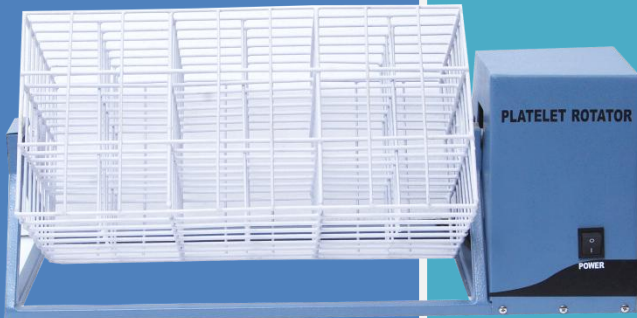

PLATELET ROTATOR

Robust durable design for your economic choice storage frame 360° smoothly and steadily. Platelet bags can be loaded easily on the frame basket housing. Complete air circulation across both surfaces the bag.

SPECIFICATION:

Model No. PR 950

Rotation Speed 6 RPM

Maximum capacity 32 Bags

Operating Volt 230V AC

Power Frequency 50/60 Hz

Power Consumption 15 watts

PLATELET AGITATOR

Platelet Agitator specially designed to maintain platelet in continues motion at a fixed speed of 70 RPM. Gentle side to side motion (1.5" or 38 mm) with 65 ± 5 strokes per minute. Removable drawers for storage of any size bags. Sturdy one piece drawers with holes for complete air circulation across both surfaces of platelet bags. Heavy duty ball bearing gear motor for noiseless and continuous operation for 24 hours a day 365 days a year.